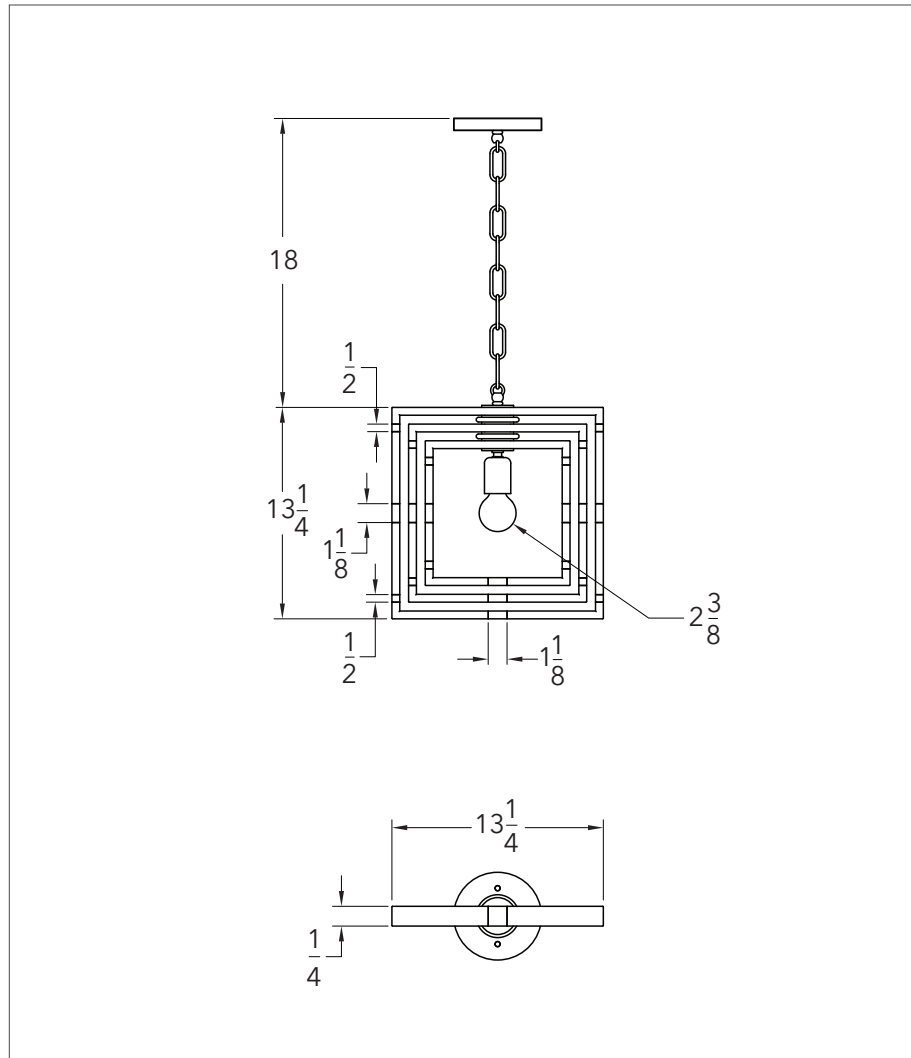

## Pretty Square 13 - Drop Mount

Pendant

Dimensions: 13.25" x 13.25"

Weight:

Chain Drop

Extension:

Standard 18" length.

\*Need more chain?

Please inquire, sold by 12" increments.

Bulb Size:

Medium Base E26 / G16, G16.5 2" - 3"

Bulb Quantity:

1 Bulb

Certifications:

- UL listed for damp locations
- Wiring for 220 EU installation is available
- FR treatment available