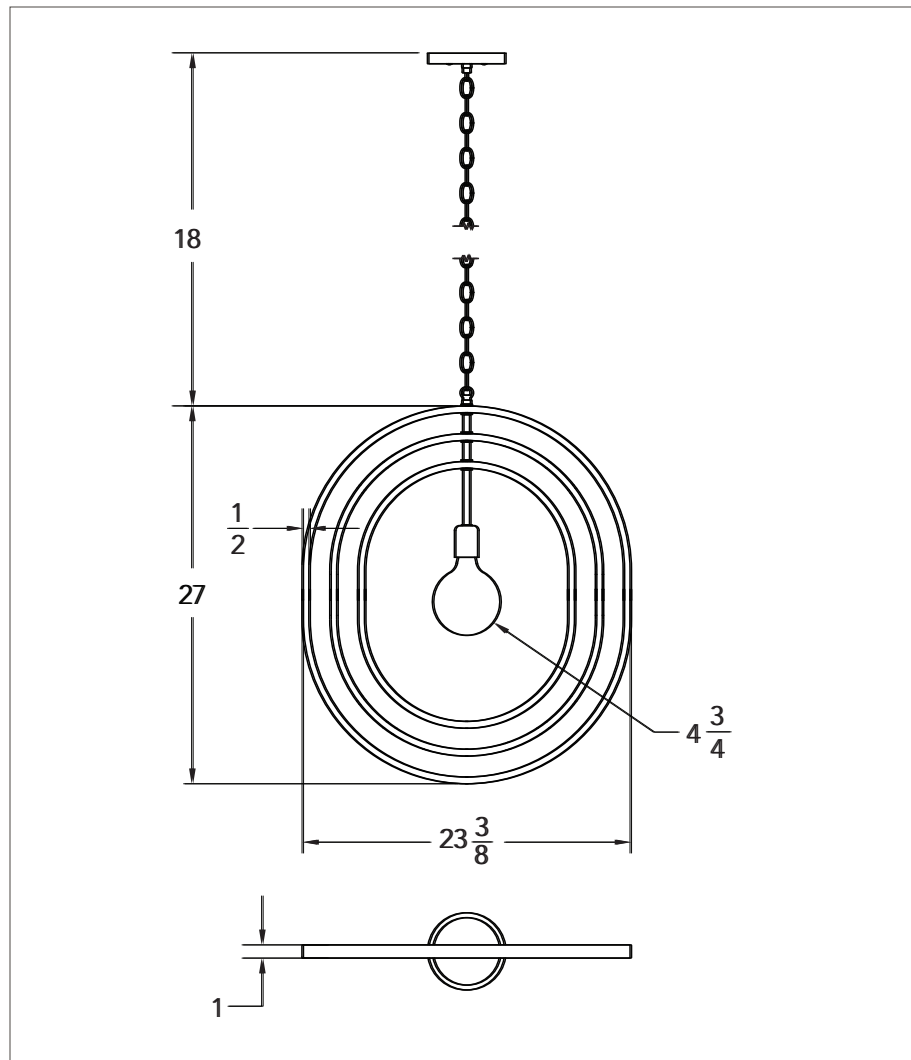

Pretty Oval 27

Pendant

Dimensions: 27"H x 23.375"W

Weight:

Chain Drop: Available with 18" standard length.
*Need more chain?
Please inquire, sold by 12" increments.

Bulb Size: Medium Base E26 / G16, G16.5, G40 2" - 4.75"

Bulb Quantity: 1 Bulb

Certifications:

- UL listed for damp locations
- Wiring for 220 EU installation is available
- FR treatment available

Make this Pretty Oval 27 your own!

- See our standard material and colors
- Custom capabilities available, please inquire