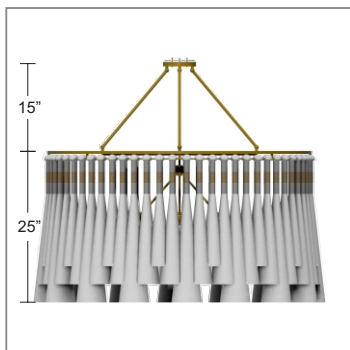

**DAWN CHANDELIER**  
**44" CEILING LAMP**

- 44" outer diameter
- Wood disc available in solid walnut or quarter sawn white oak with distressed finishes
- Brass work is available in 3 different hand patina'd finishes - golden brass, antique nickel or oiled bronze

- 16" ceiling drop is standard, custom drops available at no charge - please specify when placing order. Available from 12" to 76" at no charge, larger drops please enquire.
- Tassels are staggered height and 25" is longest length, can be ordered in uniform length please specify at time of order

- Standard frosted globe 60w(3) incandescent bulb please inquire for other options

**HIGHLIGHTS**

- Brass construction
- Hand-patina finishes
- Custom diameters and tassels size available, please inquire
- Multi layer large fixtures are available, please enquire