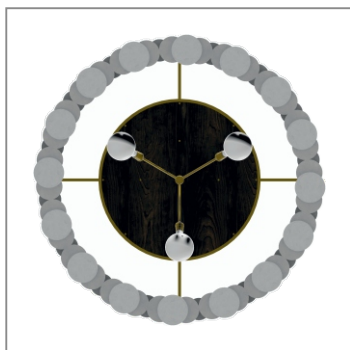

**DAWN CHANDELIER**  
**44" CEILING LAMP**

- 44" outer diameter
- Wood disc available in solid walnut or quarter sawn white oak with distressed finishes
- Brass work is available in 3 different hand patina'd finishes - golden brass, antique nickel or oiled bronze

- 16" ceiling drop is standard, custom drops available at no charge - please specify when placing order. Available from 12" to 76" at no charge, larger drops please enquire.
- Tassels are staggered height and 25" is longest length, can be ordered in uniform length please specify at time of order

- Standard frosted globe 60w(3) incandescent bulb please inquire for other options

**HIGHLIGHTS**

- Brass construction
- Hand-patina finishes
- Custom diameters and tassels size available, please inquire
- Multi layer large fixtures are available, please enquire