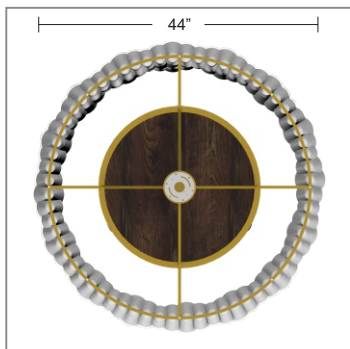

**DAWN CHANDELIER**  
**44" CEILING LAMP**

- 44" outer diameter
- Wood disc available in solid walnut or quarter sawn white oak with distressed finishes
- Brass work is available in 3 different hand patina'd finishes - golden brass, antique nickel or oiled bronze

- 16" ceiling drop is standard, custom drops available at no charge - please specify when placing order. Available from 12" to 76" at no charge, larger drops please enquire.
- Tassels are staggered height and 25" is longest length, can be ordered in uniform length please specify at time of order

- Standard frosted globe 60w(3) incandescent bulb please inquire for other options

**HIGHLIGHTS**

- Brass construction
- Hand-patina finishes
- Custom diameters and tassels size available, please inquire
- Multi layer large fixtures are available, please enquire